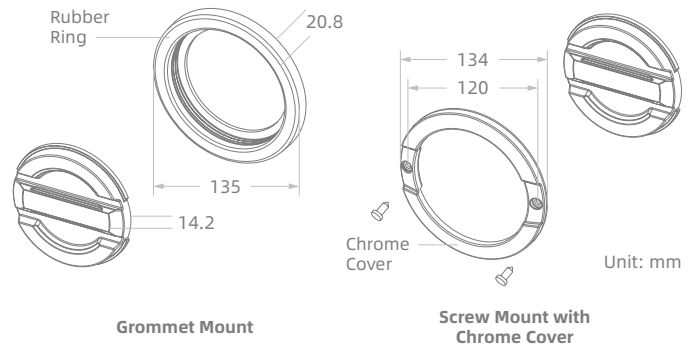

FEATURES

- ⦿ Integration of warning, clearance, reversing and Stop / Tail / Turn lights the first of its kind on the market
- ⦿ Extremely innovative and recognizable three-dimensional design makes the product stand out among others
- ⦿ Able to replace other products with 4" industry standard dimensions
- ⦿ Screw mount or grommet mount
- ⦿ Warning light available in dual color
- ⦿ IP67+IP69K rated

Item	023511	023512	023513
Warning light	● ○ ● ● ● ●	● ○ ● ● ● ●	● ○ ● ● ● ●
Shell	Chrome Cover	ABS	Rubber Ring
Mount	Screw Mount	Screw Mount	Grommet Mount
Max Power	10W		
Voltage	12V		
Flash Pattern	12		
Operating Temperature	-30° C to +70° C		
LED	32pcs		
LENS	TIR		
IP Rating	IP67+IP69K		
Certifications	SAE J595, CAT13, R65, R7, R91, FMVSS-108		
Function	Brake light, Turn signal, Position light, Reversig light		