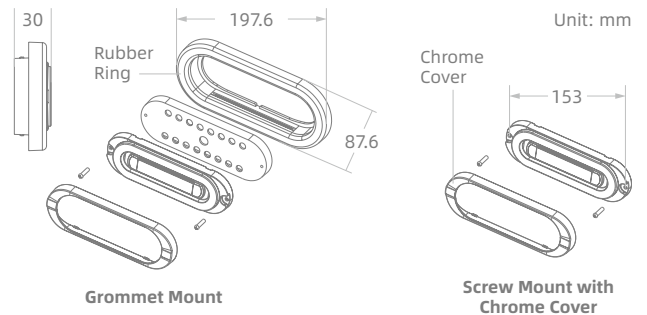

Single Color

Split Color

**FEATURES**

- ⊙ Integration of warning and side marker lamp
- ⊙ Extremely innovative and recognizable three-dimensional design makes the product stand out among others
- ⊙ Able to replace other products with 6" industry standard dimensions
- ⊙ Screw mount or grommet mount
- ⊙ Warning light available in single color
- ⊙ IP67+IP69K rated

Item	023720	023721	023722	023723
Side Marker Lamp	Amber			
Warning light	● ● ● ●	● ● ● ●	● ●	● ●
Shell	Chrome Cover + Rubber Ring	ABS + Rubber Ring	Chrome Cover + Rubber Ring	ABS + Rubber Ring
Max Power	10W			
Voltage	10-33V			
Flash Pattern	19			
Operating Temperature	-30° C to +70° C			
LED	Warning LED: 6pcs		Side Marker LED: 20pcs	
LENS	TIR			
IP Rating	IP67+IP69K			
Mount	Screw Mount / Grommet Mount			
Certifications	SAE J595, CAT13, R65, R7, R91, FMVSS-108			
Function	Brake light, Turn signal, Position light, Reversig light			